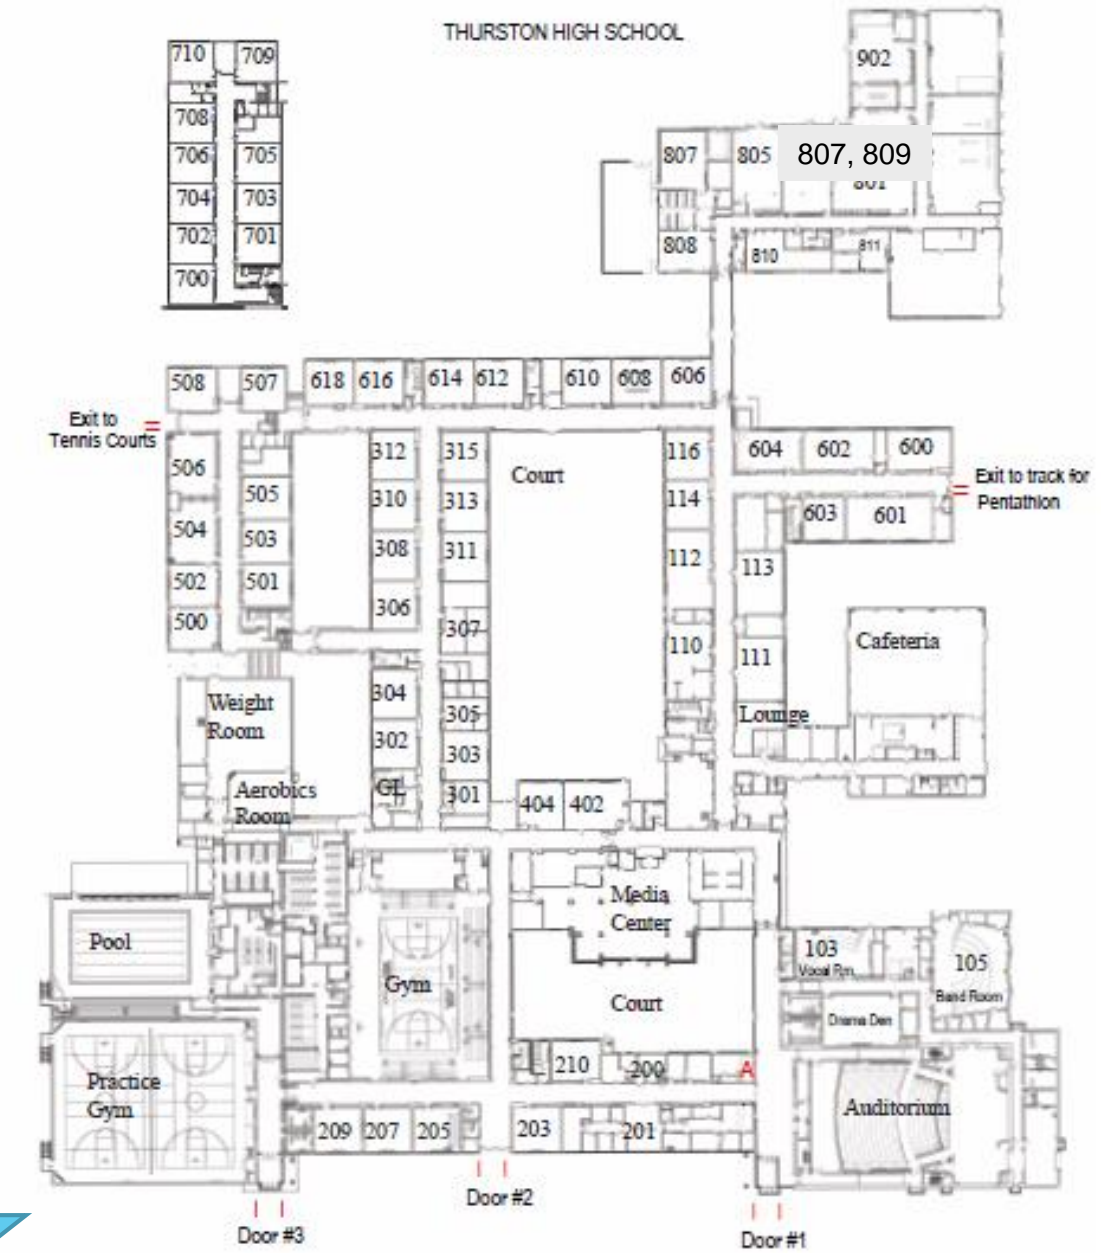

Building Map

- Rm. 201
Headquarters
- Rm. 205
Eagle's Nest
(Food and Concessions)
- Rm. A
Drama Office
(Volunteers check in)

Rm. 201 - Headquarters
Rm. 205 - Eagle's Nest (Food and Concessions)
Rm. A - Drama Office (Volunteers report here.)

Parking

Due to the current construction project happening in the cafeteria right now, the 40+ parking spaces that are normally in the lot by the cafeteria are no longer available so people will have to park elsewhere.